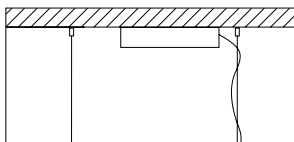

H 28 cm | 11,02 "

2 bulb G9 x max 7W - 220 Vdc

(F)
TIPO AGGANCI
HOOK TYPE

LE PERLE small

L x W 60 X 12 cm | 23,62" x 4,72"

H 18 cm | 7,09 "

1 bulb G9 x max 7W - 220 Vdc

(F)
TIPO AGGANCI
HOOK TYPE

LE PERLE big + small

L x W 180 x 18 cm | 70,87" x 7,09"

H 28 cm | 11,02 "

3 bulb G9 x max 7W - 220 Vdc

LE PERLE wall lamp

L x W 13 x 25 cm | 5,12" x 9,84"

H 23 cm | 9,06 "

1 bulb G9 x max 7W - 220 Vdc

LE PERLE floor lamp

L x W 46 x 40 cm | 18,11" x 15,75"

H 160 cm | 62,99"

2 bulb G9 x max 7W - 220 Vdc

Altezza - Height
MIN 24 cm - 9.44"

(F)

Aggancio con rosone, tiranti e tasselli a soffitto; altezza regolabile (F) - Hook with ceiling cup, metal cables and ceiling cable gripper; adjustable height (F)